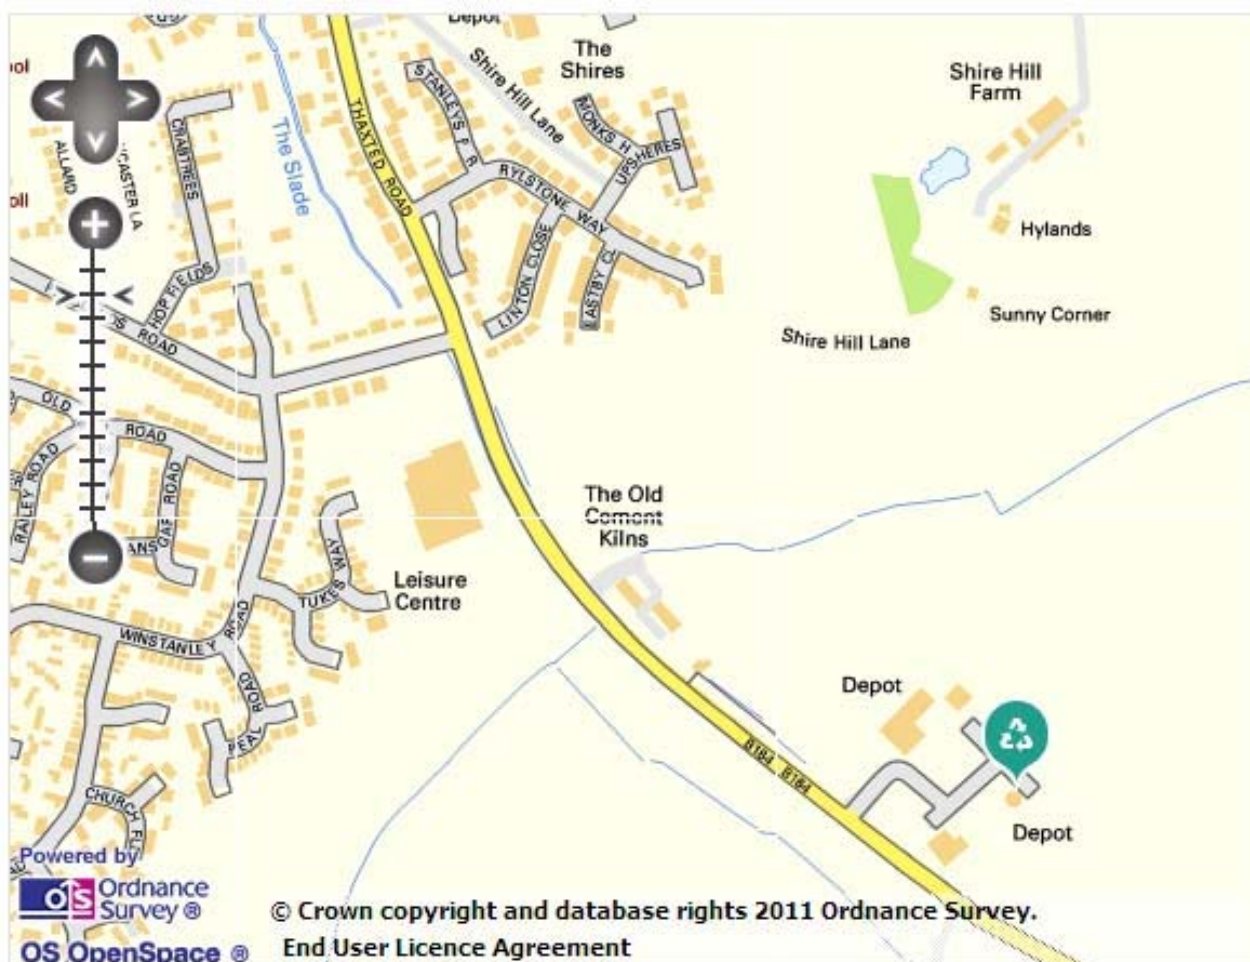

Recycling centre directions: Saffron Walden

Thaxted Road, SAFFRON WALDEN, CB10 2UR

The Centre is on the Thaxted Road (B184) south of Saffron Walden town centre.

From Dunmow, on the B184 approaching Saffron Walden, the Centre is on the right hand side of the road in Granite Park.

From Saffron Walden, on the B184 towards Thaxted, the Centre is on the left hand side of the road, just after the Leisure Centre and in Granite Park.