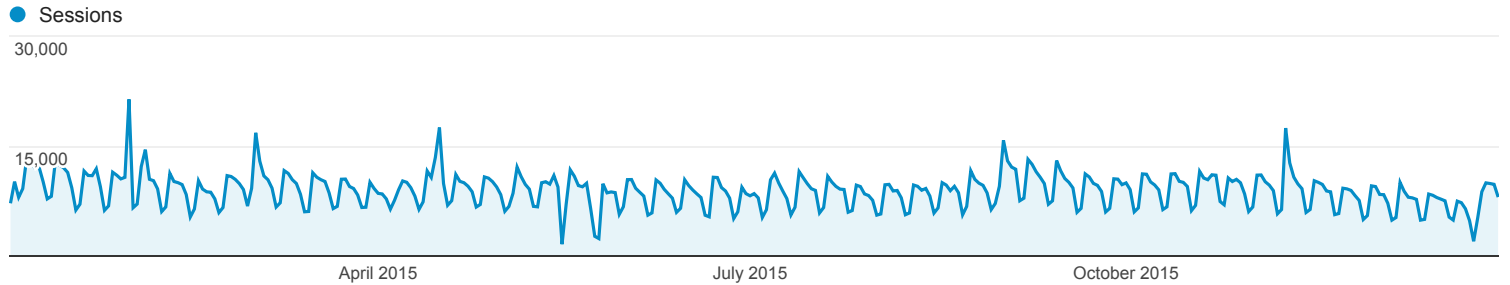

1 Jan 2015 - 31 Dec 2015

Audience Overview

All Sessions
100.00%

Overview

Sessions
3,248,974

Users
1,701,985

Page Views
8,306,809

Pages/Session
2.56

Avg. Session Duration
00:02:01

Bounce Rate
57.74%

% New Sessions
47.37%

Returning Visitor (blue) New Visitor (green)

Language	Sessions	% Sessions
1. en-us	1,703,367	52.43%
2. en-gb	1,490,050	45.86%
3. en	13,194	0.41%
4. pl	5,177	0.16%
5. pl-pl	2,493	0.08%
6. es	2,433	0.07%
7. zh-cn	2,133	0.07%
8. es-es	1,881	0.06%
9. ru	1,627	0.05%
10. fr	1,439	0.04%