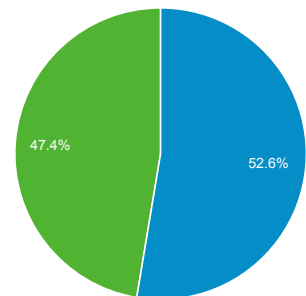

1 Jan 2015 - 31 Dec 2015

Audience Overview

All Sessions
100.00%

Overview

Sessions
3,248,974

Users
1,701,985

Page Views
8,306,809

Pages/Session
2.56

Avg. Session Duration
00:02:01

Bounce Rate
57.74%

% New Sessions
47.37%

Returning Visitor (blue) New Visitor (green)

Language	Sessions	% Sessions
1. en-us	1,703,367	52.43%
2. en-gb	1,490,050	45.86%
3. en	13,194	0.41%
4. pl	5,177	0.16%
5. pl-pl	2,493	0.08%
6. es	2,433	0.07%
7. zh-cn	2,133	0.07%
8. es-es	1,881	0.06%
9. ru	1,627	0.05%
10. fr	1,439	0.04%