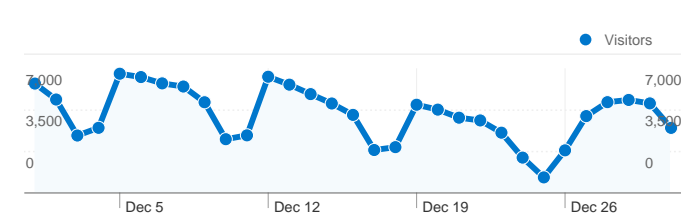

Visitors Overview

Visitors
113,405

Site Search Terms

Search Term	Total Unique Searches	% visits
blue badge	105	0.59%
free school meals	87	0.49%
housing	80	0.45%
bus pass	66	0.37%
term dates	63	0.36%