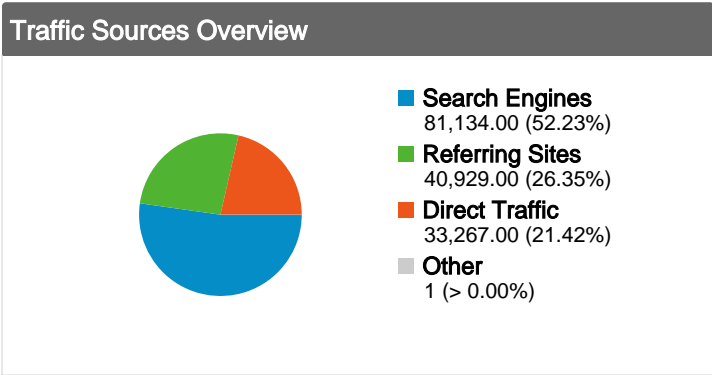

Keywords		
Keyword	Visits	% visits
essex county council	14,180	17.48%
essex libraries	3,393	4.18%
essex library	1,081	1.33%
essex school holidays	1,009	1.24%
essex council	942	1.16%

Referring Sites		
Source	Visits	% visits
local.direct.gov.uk	2,707	16.44%
chelmsford.gov.uk	2,500	15.19%
colchester.gov.uk	1,718	10.44%
basildon.gov.uk	1,494	9.07%
tendringdc.gov.uk	1,355	8.23%

All Traffic Sources		
Source/Medium	Visits	% visits
google / organic	70,254	45.23%
(direct) / (none)	33,267	21.42%
bing / organic	5,170	3.33%
i-net2 / referral	3,034	1.95%
local.direct.gov.uk / referral	2,707	1.74%