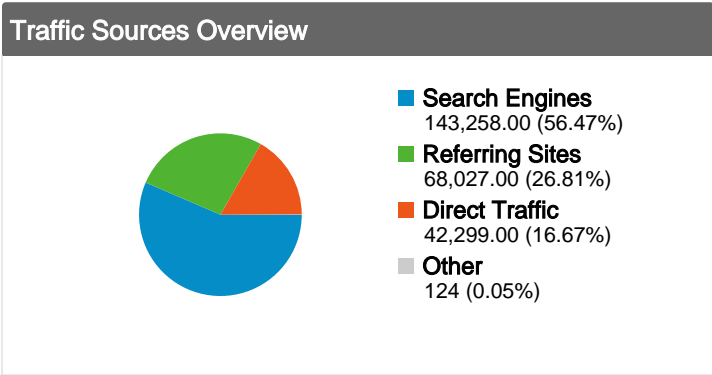

Keywords		
Keyword	Visits	% visits
essex county council	25,271	17.64%
essex libraries	4,847	3.38%
essex school holidays	2,552	1.78%
essex county council jobs	2,469	1.72%
essex library	1,603	1.12%

Referring Sites		
Source	Visits	% visits
local.direct.gov.uk	5,420	22.67%
chelmsford.gov.uk	3,143	13.14%
colchester.gov.uk	2,147	8.98%
basildon.gov.uk	2,112	8.83%
tendringdc.gov.uk	1,666	6.97%

All Traffic Sources		
Source/Medium	Visits	% visits
google / organic	125,057	49.29%
(direct) / (none)	42,299	16.67%
bing / organic	8,710	3.43%
halftermdates.co.uk / referral	6,411	2.53%
local.direct.gov.uk / referral	5,420	2.14%