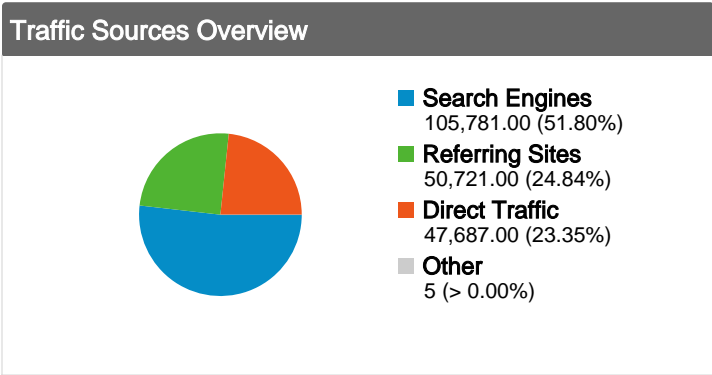

Keywords		
Keyword	Visits	% visits
essex county council	19,877	18.79%
essex libraries	3,706	3.50%
www.essex.gov.uk/admissions	1,371	1.30%
essex	1,363	1.29%
essex library	1,287	1.22%

Referring Sites		
Source	Visits	% visits
local.direct.gov.uk	3,789	23.27%
chelmsford.gov.uk	2,419	14.85%
braintree.gov.uk	1,394	8.56%
basildon.gov.uk	1,385	8.50%
colchester.gov.uk	1,331	8.17%

All Traffic Sources		
Source/Medium	Visits	% visits
google / organic	91,193	44.66%
(direct) / (none)	47,687	23.35%
bing / organic	7,107	3.48%
i-net2 / referral	4,129	2.02%
local.direct.gov.uk / referral	3,789	1.86%